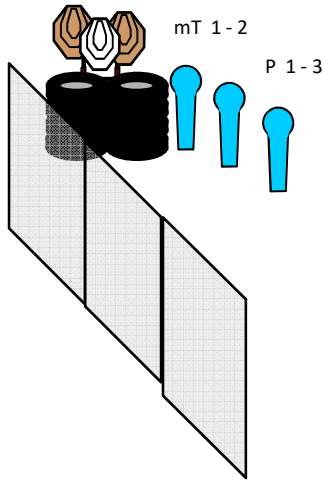

Stage 6

20/12 rounds

Rifle

Type of Course	Medium course
Targets; Distance	8 IPSC Mini Targets, 4 IPSC Poppers
Minimum number of rounds	20 (SA) / 12 (MA)
Possible points	100 / 60
Start position	Standing , one foot touching the black line.
Rifle Ready Condition	Option 1.
Time starts	Audible signal
Procedure	On signal, engage all targets.

Stage 5

23/10 rounds

Rifle

Type of Course	Long course
Targets; Distance	10 IPSC Mini Targets, 3 IPSC Poppers
Minimum number of rounds	23 (SA) / 13 (MA)
Possible points	115 / 65
Start position	Standing , one foot touching the black line.
Rifle Ready Condition	Option 1.
Time starts	Audible signal
Procedure	On signal, engage all targets.