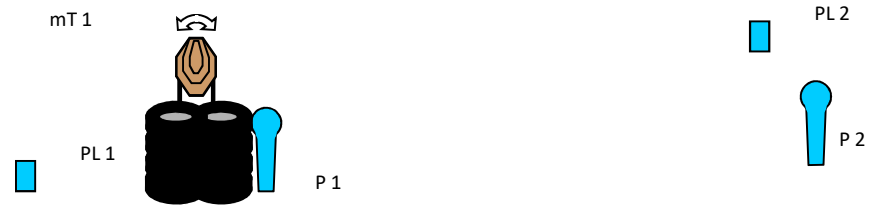

Stage 1

16/8 rounds

Rifle

Type of Course	Medium course
Targets; Distance	8 IPSC Micro Targets, No Shoots
Minimum number of rounds	16 (SA) / 8 (MA)
Possible points	80 / 40
Start position	Standing anywhere within marked area.
Rifle Ready Condition	The Rifle lying on the A or B. The barrel is pointed downrange. UNLOADED - Option 3
Time starts	Audible signal
Procedure	On signal, engage all targets

Type of Course	Long course
Targets; Distance	14 IPSC Mini Targets, 2 IPSC Mini Poppers, 4 IPSC Metal Plates
Minimum number of rounds	34 (SA) / 20 (MA)
Possible points	170 / 50
Start position	Standing anywhere within marked area.
Rifle Ready Condition	Option 1
Time starts	Audible signal
Procedure	On signal, engage all targets.

Stage 3

6/5 rounds

Rifle

Type of Course	Short course
Targets; Distance	1 IPSC Mini Target, 2 IPSC Poppers, 2 IPSC Plates
Minimum number of rounds	6 (SA) / 5 (MA)
Possible points	30
Start position	Standing anywhere within marked area.
Rifle Ready Condition	Option 1
Time starts	Audible signal
Procedure	On signal engage all targets. P 1 activate T1, remain visible at rest.