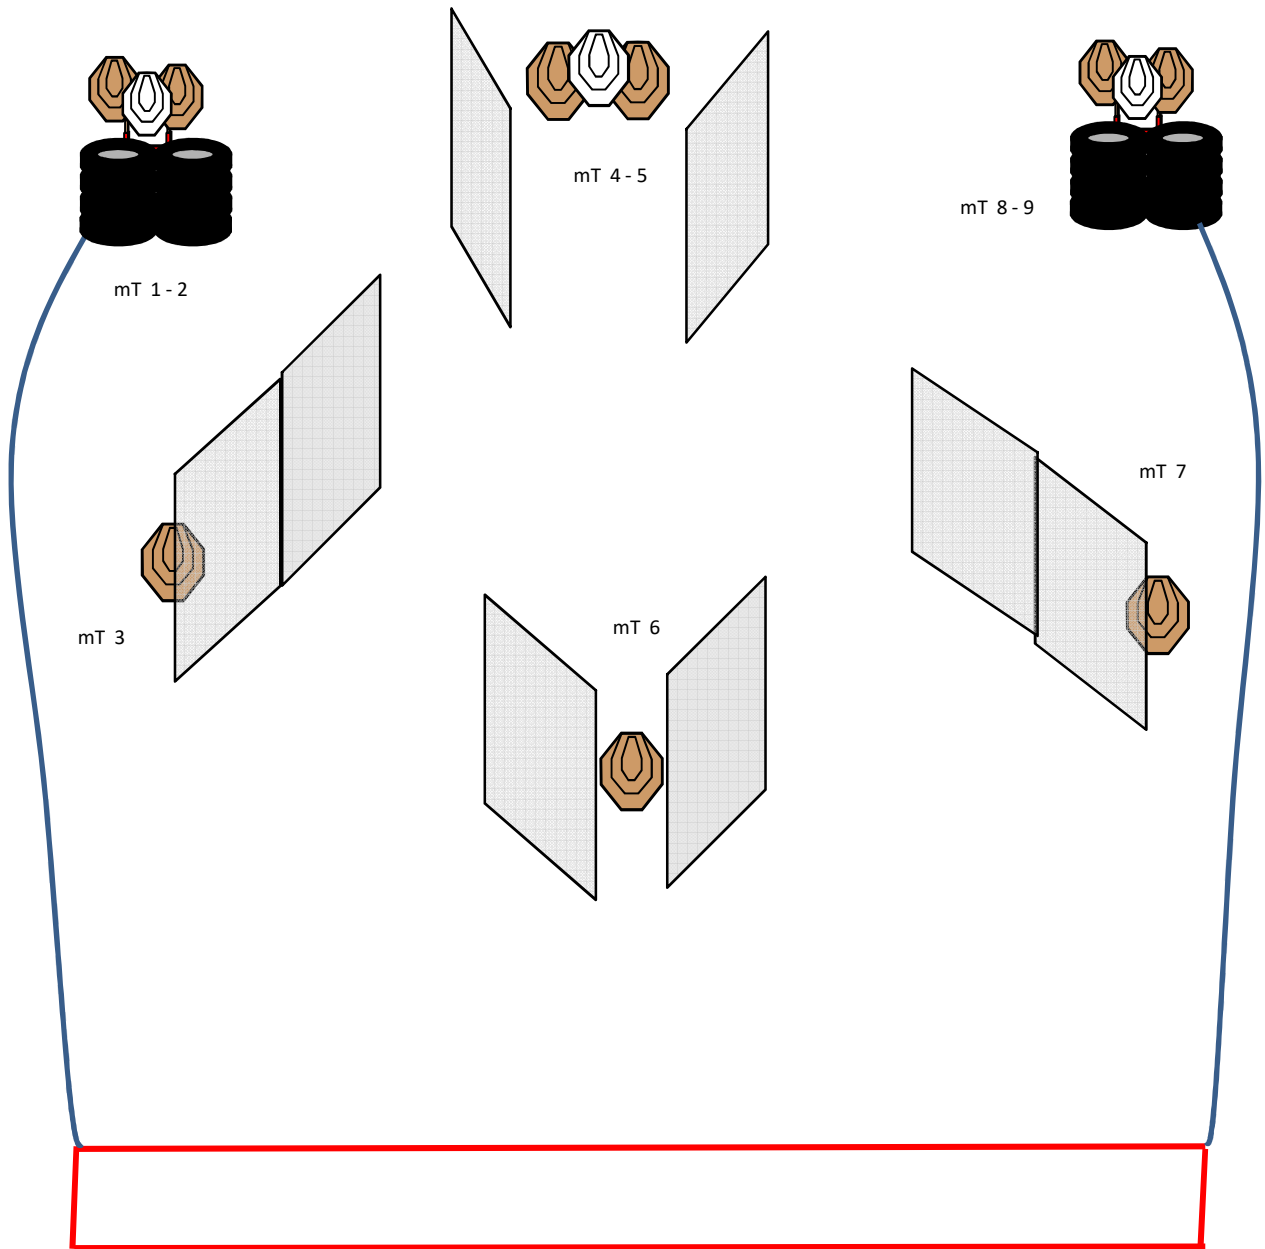

Stage 4

8/5 rounds

Rifle

mT 1

mT 2 - 3

P 2

P 1

Type of Course	Short course
Targets; Distance	3 IPSC Mini Target, 2 IPSC Poppers
Minimum number of rounds	8 (SA) / 5 (MA)
Possible points	40
Start position	Standing anywhere within marked area.
Rifle Ready Condition	Option 1
Time starts	Audible signal
Procedure	On signal engage all targets. P 2 activate T 2 - 3, remain visible at rest.

Stage 5

18/9 rounds

Rifle

Type of Course	Medium course
Targets; Distance	9 IPSC Mini Targets, No Shoots
Minimum number of rounds	18 (SA) / 9 (MA)
Possible points	90 / 45
Start position	Standing anywhere within marked area.
Rifle Ready Condition	Option 2
Time starts	Audible signal
Procedure	On signal, engage all targets. MT 1 - 2 and MT 8 - 9 activated manually with a rope. All moving targets remain visible at rest.