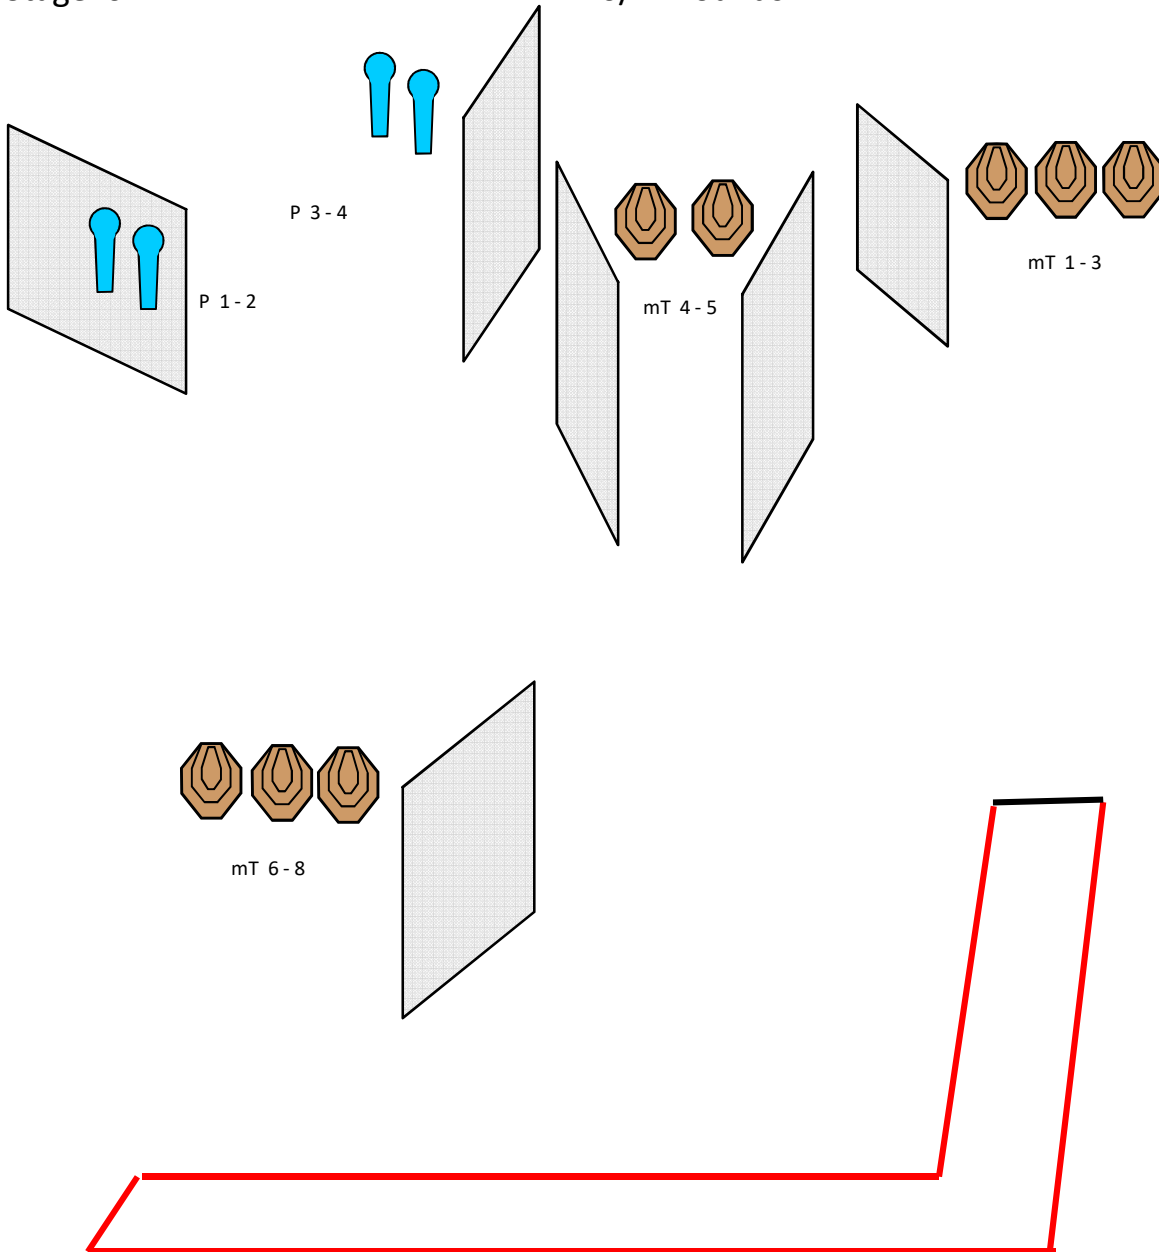

Stage 6

20/12 rounds

Rifle

Type of Course	Medium course
Targets; Distance	8 IPSC Mini Targets, 4 IPSC Poppers
Minimum number of rounds	20 (SA) / 12 (MA)
Possible points	100 / 60
Start position	Standing , one foot touching the black line.
Rifle Ready Condition	Option 1.
Time starts	Audible signal
Procedure	On signal, engage all targets.