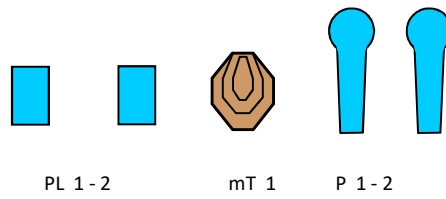

# Stage 8

9/5 rounds

Rifle

mT 4 - 5

mT 1 - 2

Type of Course	Short course
Targets	4 IPSC Mini Targets, 1 IPSC Popper, No Shoots
Minimum number of rounds	9 (SA) / 5 (MA)
Possible points	45 / 25
Start position	Standing anywhere within marked area.
Rifle Ready Condition	Option 1
Time starts	Audible signal.
Procedure	On signal, engage all targets. P 1 activated MT 1 - 2. MT 1 - 2 remain visible at rest.

Stage 9

6/5 rounds

Rifle

Type of Course	Short course
Targets	1 IPSC Mini Target, 2 IPSC Popper, 2 IPSC Metal Plates
Minimum number of rounds	9 (SA) / 5 (MA)
Possible points	45 / 25
Start position	Standing anywhere within marked area.
Rifle Ready Condition	Option 1
Time starts	Audible signal.
Procedure	On signal, engage all targets. P 1 activated MT 1 - 2. MT 1 - 2 remain visible at rest.