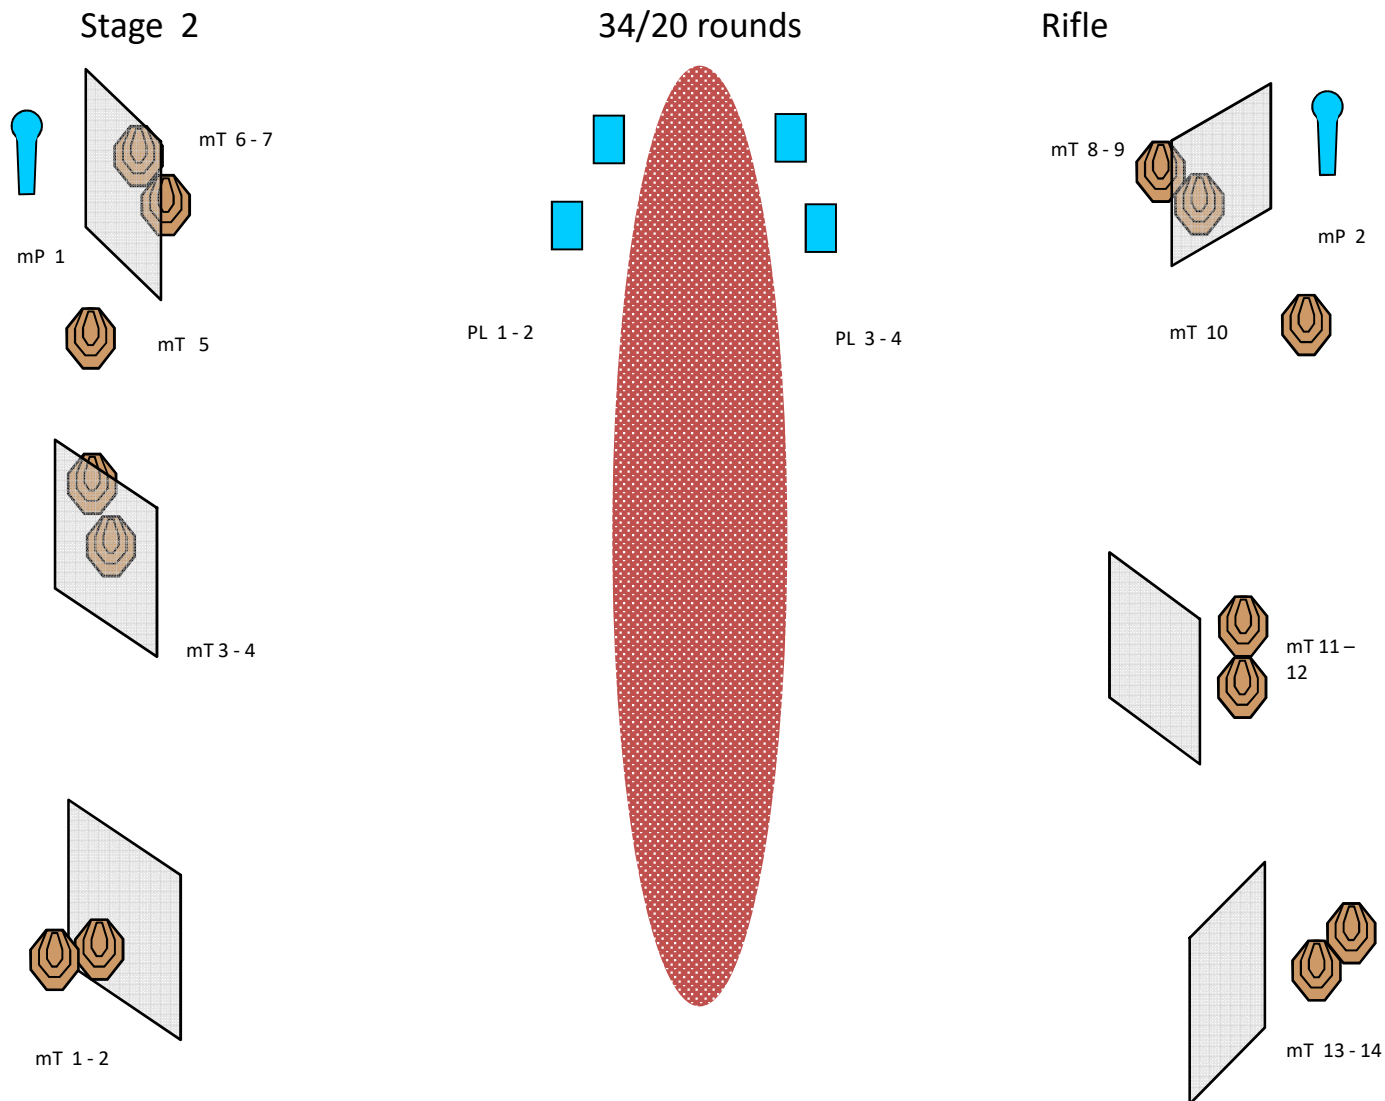

Stage 1

16/8 rounds

Rifle

Type of Course	Medium course
Targets; Distance	8 IPSC Micro Targets, No Shoots
Minimum number of rounds	16 (SA) / 8 (MA)
Possible points	80 / 40
Start position	Standing anywhere within marked area.
Rifle Ready Condition	The Rifle lying on the A or B. The barrel is pointed downrange. UNLOADED - Option 3
Time starts	Audible signal
Procedure	On signal, engage all targets

Type of Course	Long course
Targets; Distance	14 IPSC Mini Targets, 2 IPSC Mini Poppers, 4 IPSC Metal Plates
Minimum number of rounds	34 (SA) / 20 (MA)
Possible points	170 / 50
Start position	Standing anywhere within marked area.
Rifle Ready Condition	Option 1
Time starts	Audible signal
Procedure	On signal, engage all targets.

Stage 3

6/5 rounds

Rifle

Type of Course	Short course
Targets; Distance	1 IPSC Mini Target, 2 IPSC Poppers, 2 IPSC Plates
Minimum number of rounds	6 (SA) / 5 (MA)
Possible points	30
Start position	Standing anywhere within marked area.
Rifle Ready Condition	Option 1
Time starts	Audible signal
Procedure	On signal engage all targets. P 1 activate T1, remain visible at rest.