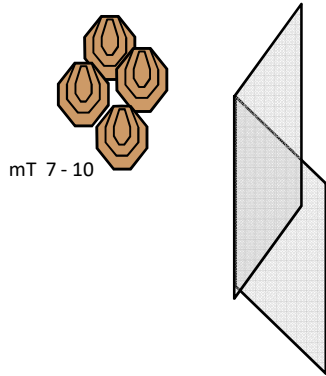

Stage 5

18/9 rounds

Rifle

Type of Course	Medium course
Targets; Distance	9 IPSC Mini Targets, No Shoots
Minimum number of rounds	18 (SA) / 9 (MA)
Possible points	90 / 45
Start position	Standing anywhere within marked area.
Rifle Ready Condition	Option 2
Time starts	Audible signal
Procedure	On signal, engage all targets. MT 1 - 2 and MT 8 - 9 activated manually with a rope. All moving targets remain visible at rest.

Stage 6

20/12 rounds

Rifle

Type of Course	Medium course
Targets; Distance	8 IPSC Mini Targets, 4 IPSC Poppers
Minimum number of rounds	20 (SA) / 12 (MA)
Possible points	100 / 60
Start position	Standing , one foot touching the black line.
Rifle Ready Condition	Option 1.
Time starts	Audible signal
Procedure	On signal, engage all targets.

Stage 5

23/10 rounds

Rifle

Type of Course	Long course
Targets; Distance	10 IPSC Mini Targets, 3 IPSC Poppers
Minimum number of rounds	23 (SA) / 13 (MA)
Possible points	115 / 65
Start position	Standing , one foot touching the black line.
Rifle Ready Condition	Option 1.
Time starts	Audible signal
Procedure	On signal, engage all targets.